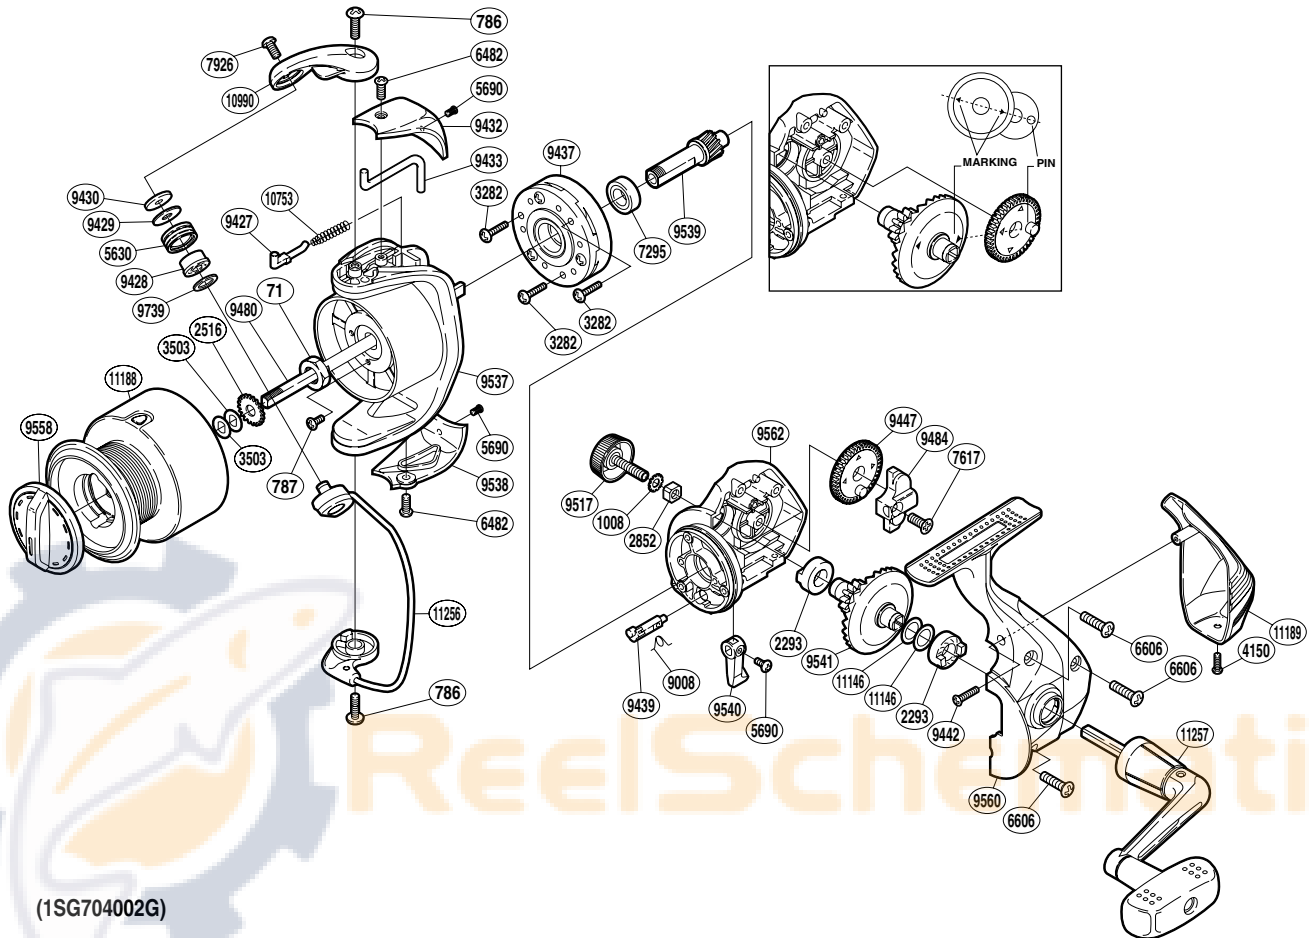

SHIMANO

ALIVIO

ALV-4000FB

(1SG704002G)

Part No.	Description	Part No.	Description	Part No.	Description
RD 0071	Rotor Nut	RD 7926	Screw	RD 9538	Bail Hold Support Guard
RD 0786	Screw	RD 9008	Anti-Reverse Cam Spring	RD 9539	Pinion Gear
RD 0787	Screw	RD 9427	Bail Spring Guide	RD 9540	Anti-Reverse Lever
RD 1008	Handle Lock Washer	RD 9428	Line Roller Bushing	RD 9541	Drive Gear
RD 2293	Drive Gear Bushing	RD 9429	Line Roller Spacer	RD 9558	Drag Knob
RD 2516	Spool Support	RD 9430	Line Roller Washer	RD 9560	Side Cover
RD 2852	Handle Screw Lock	RD 9432	Bail Spring Cover	RD 9562	Body
RD 3282	Screw	RD 9433	Bail Trip Lever	RD 9739	Bearing Spacer
RD 3503	Spool Washer	RD 9437	Roller Clutch Assembly	RD10753	Bail Spring
RD 4150	Screw	RD 9439	Anti-Reverse Cam	RD10990	Bail Arm
RD 5630	Line Roller	RD 9442	Screw	RD11146	Washer
RD 5690	Screw	RD 9447	Oscillating Gear	RD11188	Spool Assembly
RD 6482	Screw	RD 9480	Main Shaft	RD11189	Rear Protector
RD 6606	Screw	RD 9484	Oscillating Slider	RD11256	Bail Assembly
RD 7295	Ball Bearing	RD 9517	Handle Screw Cap	RD11257	Handle Assembly
RD 7617	Screw	RD 9537	Rotor		